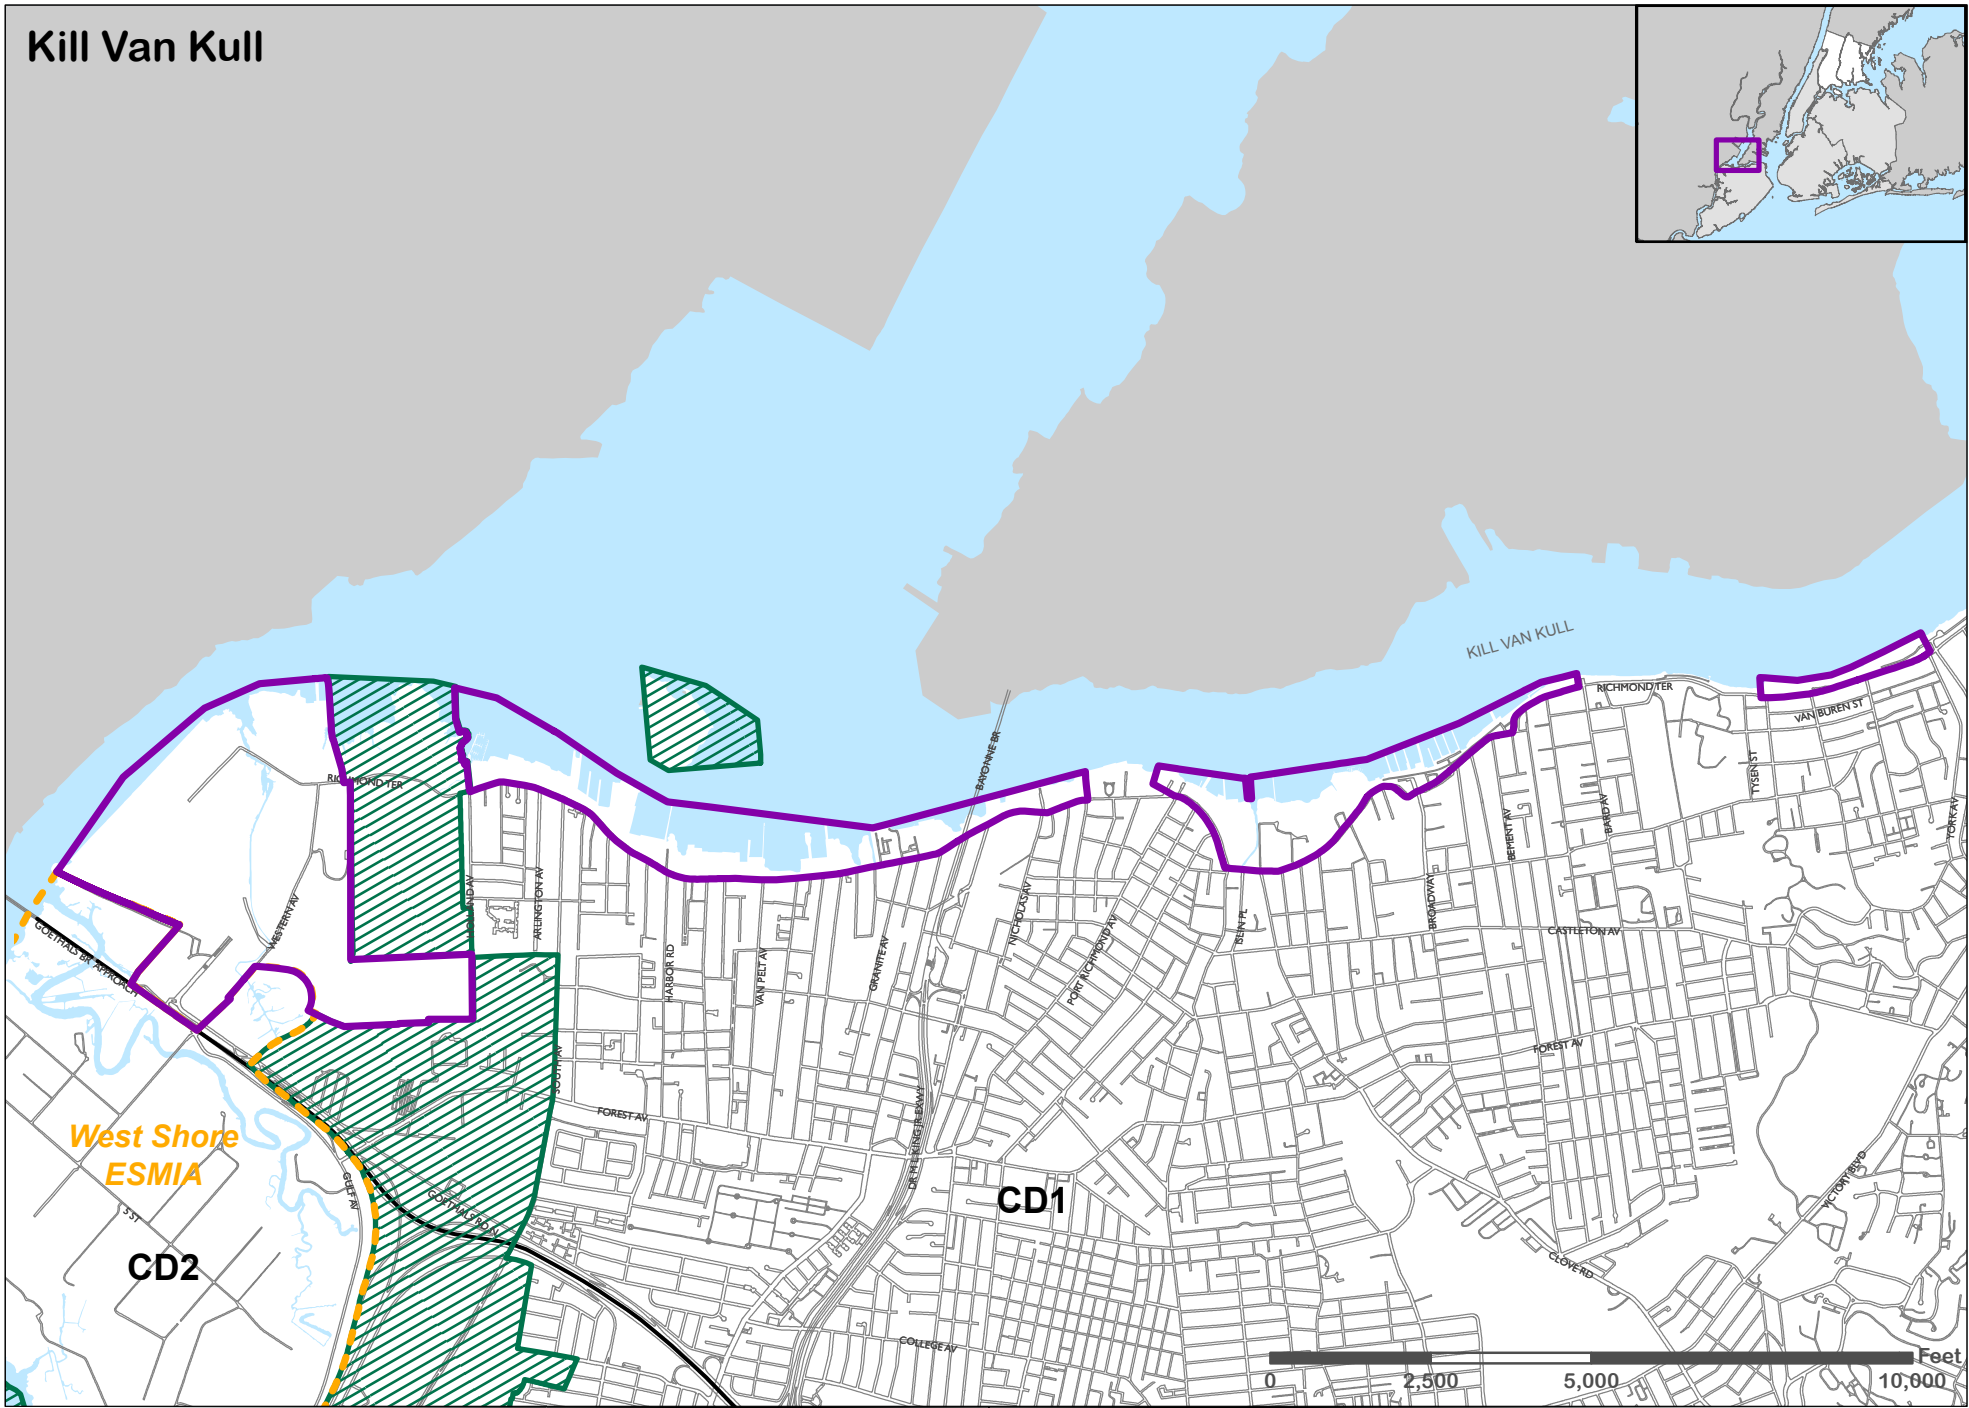

SIGNIFICANT MARITIME AND INDUSTRIAL AREAS

Significant Maritime and Industrial Areas

- SMIA Boundary
- Community District Boundary
- SNWA Boundary

Newtown Creek

Significant Maritime and Industrial Areas

- SMIA Boundary
- Community District Boundary

Brooklyn Navy Yard

Significant Maritime and Industrial Areas

 SMIA Boundary  Community District Boundary

Red Hook

Significant Maritime and Industrial Areas

-  SMIA Boundary
-  Community District Boundary

Sunset Park

Significant Maritime and Industrial Areas

-  SMIA Boundary
-  Community District Boundary

Kill Van Kull

Significant Maritime and Industrial Areas

-  SMIA Boundary
-  SNWA Boundary
-  Community District Boundary

Staten Island West Shore

Significant Maritime and Industrial Areas

- SMIA Boundary
- SNWA Boundary