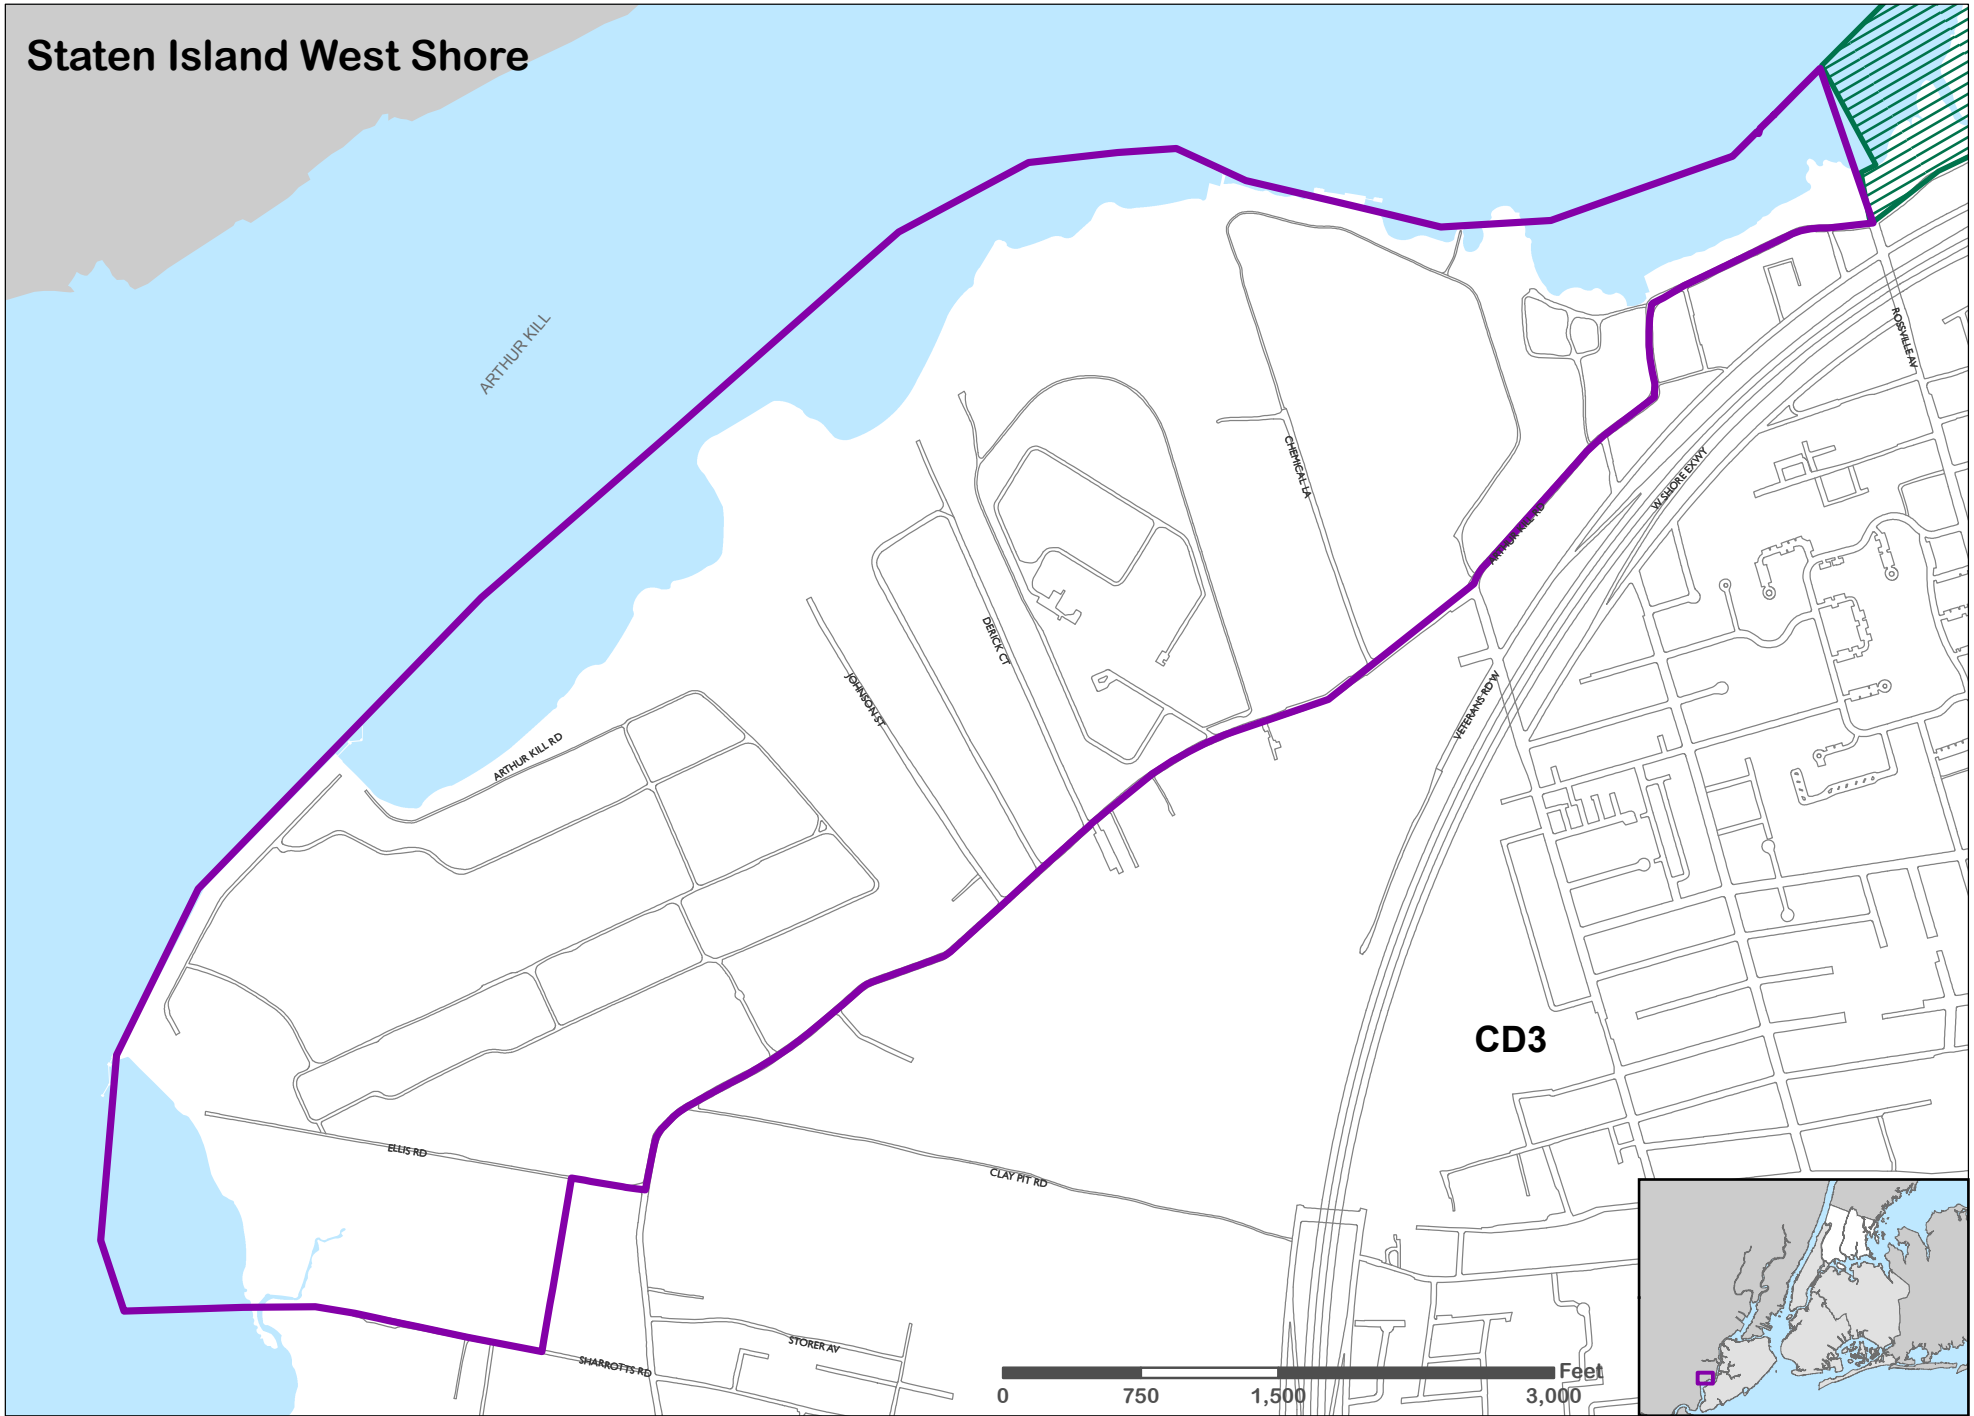

SIGNIFICANT MARITIME AND INDUSTRIAL AREAS

Significant Maritime and Industrial Areas

- SMIA Boundary
- Community District Boundary
- SNWA Boundary

Newtown Creek

Significant Maritime and Industrial Areas

- SMIA Boundary
- Community District Boundary

Brooklyn Navy Yard

Significant Maritime and Industrial Areas

 SMIA Boundary  Community District Boundary

Red Hook

Significant Maritime and Industrial Areas

-  SMIA Boundary
-  Community District Boundary

Sunset Park

Significant Maritime and Industrial Areas

-  SMIA Boundary
-  Community District Boundary

Kill Van Kull

Significant Maritime and Industrial Areas

-  SMIA Boundary
-  SNWA Boundary
-  Community District Boundary

Staten Island West Shore

Significant Maritime and Industrial Areas

- SMIA Boundary
- SNWA Boundary