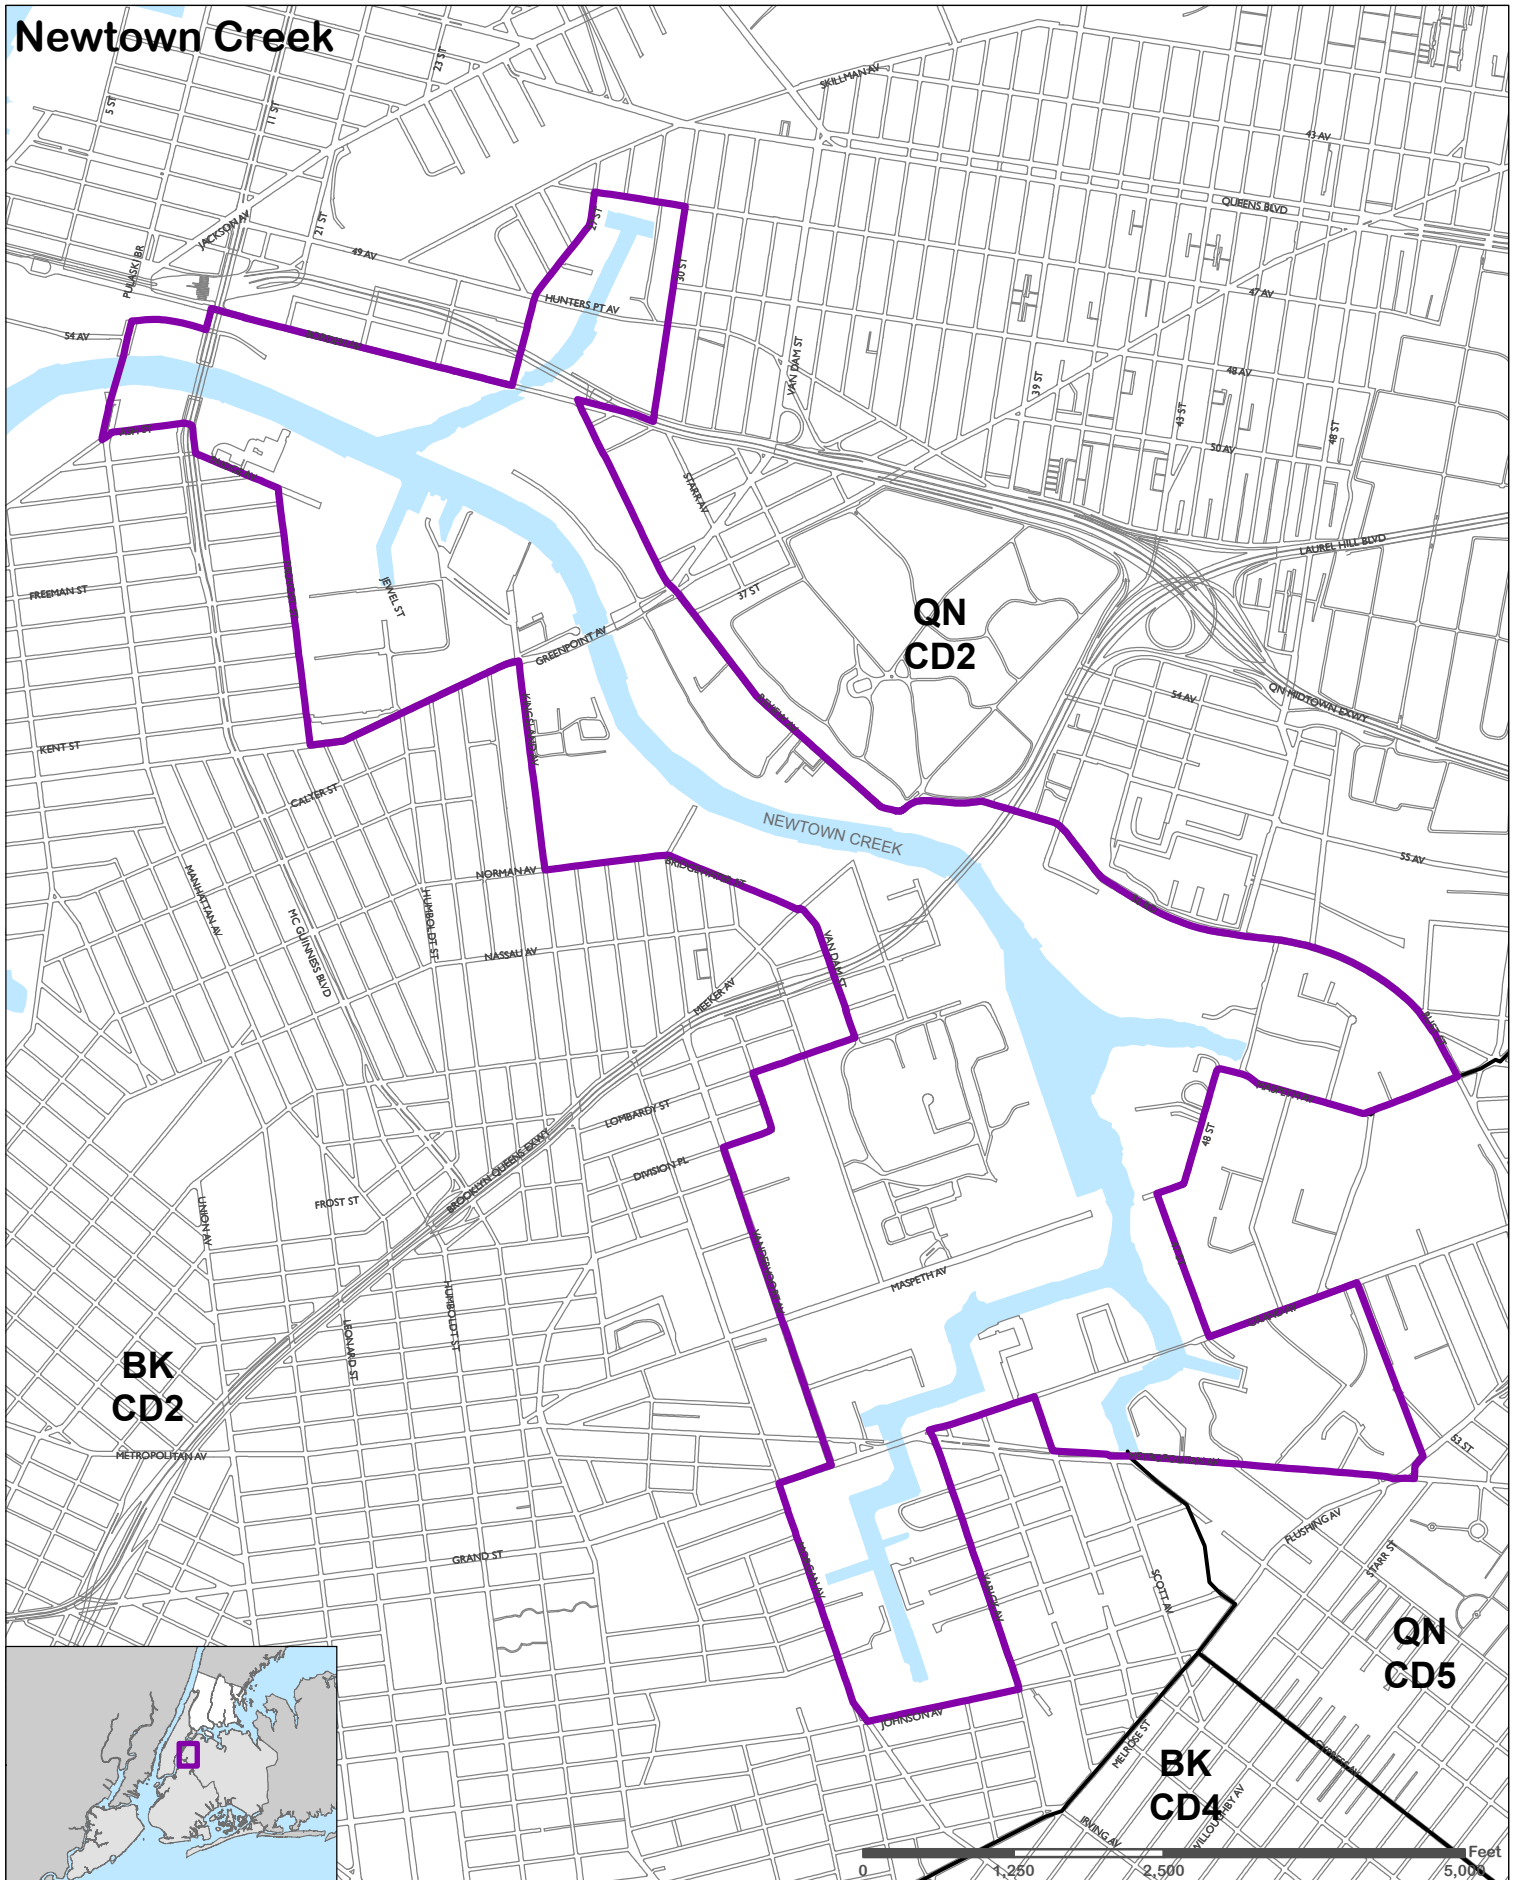

SIGNIFICANT MARITIME AND INDUSTRIAL AREAS

Significant Maritime and Industrial Areas

- SMIA Boundary
- Community District Boundary
- SNWA Boundary

Newtown Creek

Significant Maritime and Industrial Areas

- SMIA Boundary
- Community District Boundary

Brooklyn Navy Yard

Significant Maritime and Industrial Areas

 SMIA Boundary  Community District Boundary

Red Hook

Significant Maritime and Industrial Areas

-  SMIA Boundary
-  Community District Boundary

Sunset Park

Significant Maritime and Industrial Areas

-  SMIA Boundary
-  Community District Boundary

Kill Van Kull

Significant Maritime and Industrial Areas

-  SMIA Boundary
-  SNWA Boundary
-  Community District Boundary

Staten Island West Shore

Significant Maritime and Industrial Areas

- SMIA Boundary
- SNWA Boundary