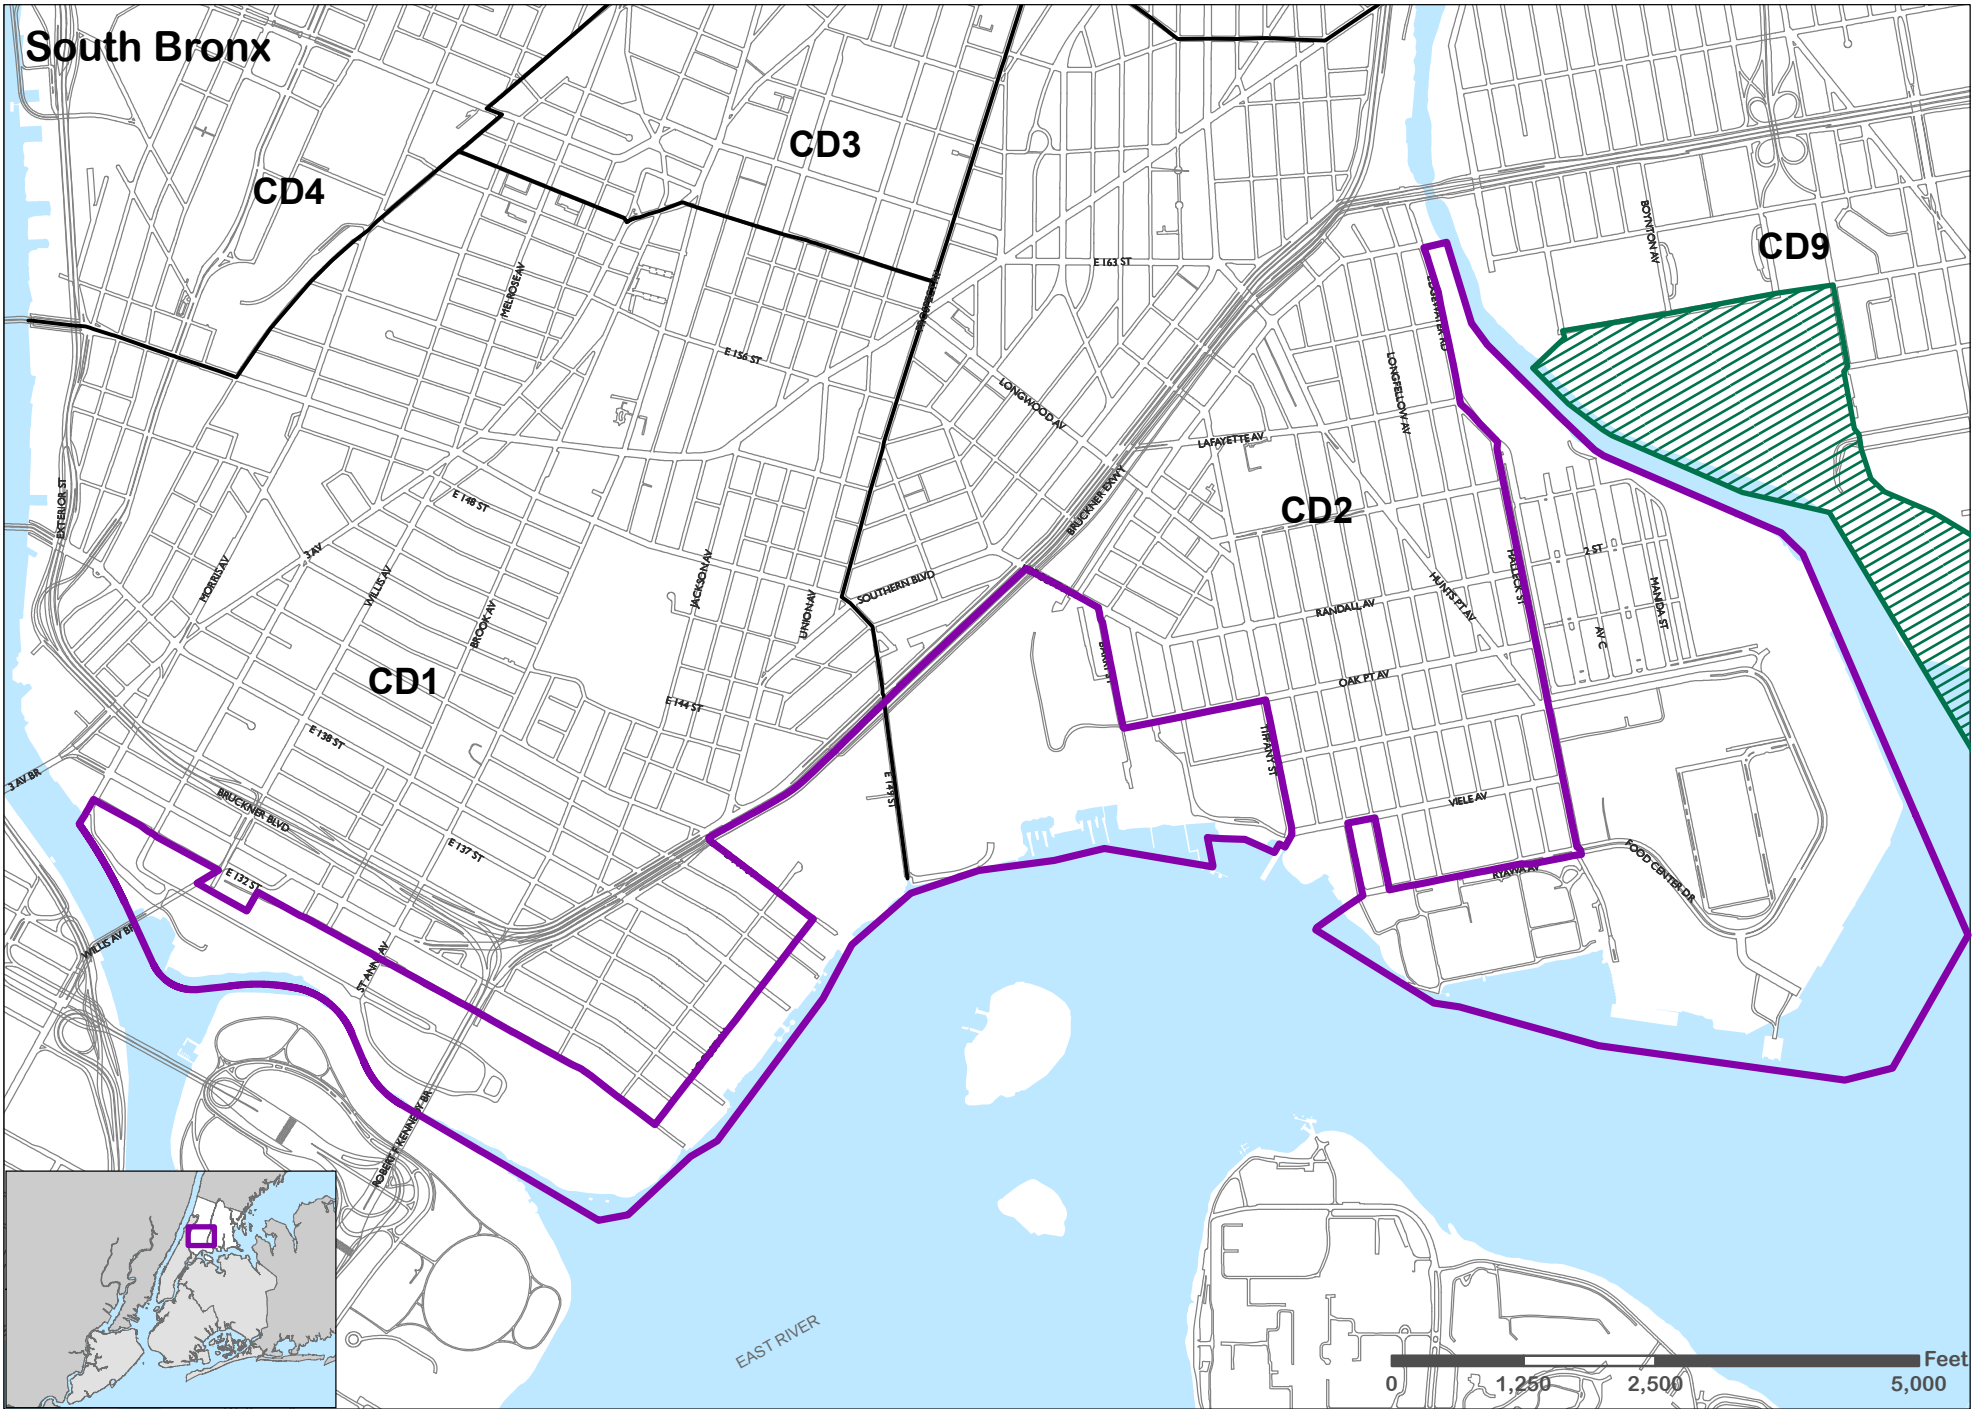

SIGNIFICANT MARITIME AND INDUSTRIAL AREAS

Significant Maritime and Industrial Areas

- SMIA Boundary
- Community District Boundary
- SNWA Boundary

Newtown Creek

Significant Maritime and Industrial Areas

- SMIA Boundary
- Community District Boundary

Brooklyn Navy Yard

Significant Maritime and Industrial Areas

 SMIA Boundary  Community District Boundary

Red Hook

Significant Maritime and Industrial Areas

-  SMIA Boundary
-  Community District Boundary

Sunset Park

Significant Maritime and Industrial Areas

-  SMIA Boundary
-  Community District Boundary

Kill Van Kull

Significant Maritime and Industrial Areas

-  SMIA Boundary
-  SNWA Boundary
-  Community District Boundary

Staten Island West Shore

Significant Maritime and Industrial Areas

- SMIA Boundary
- SNWA Boundary